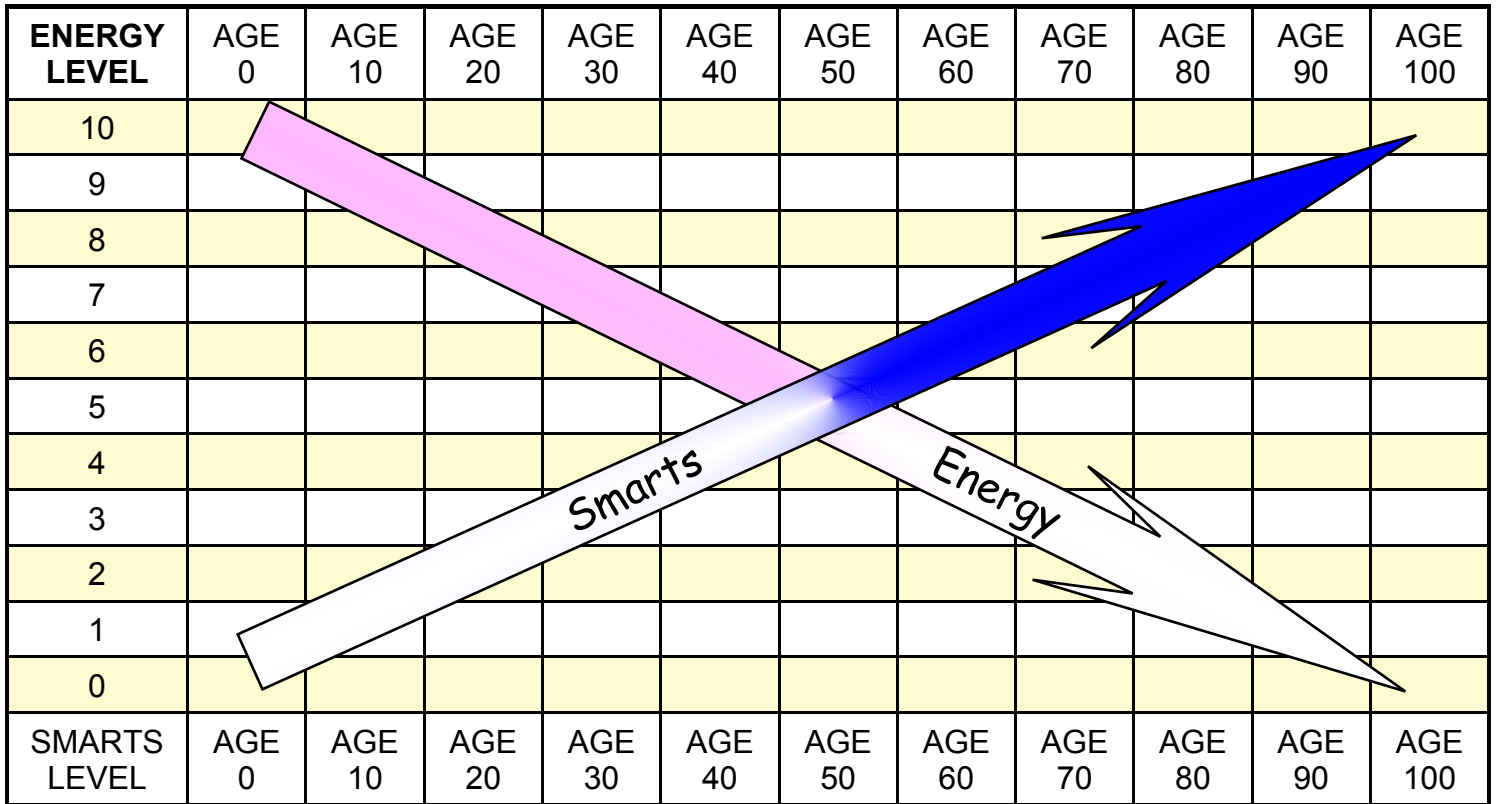

[BACK TO BUD](#)

BUD'S GRAPH OF LIFE FOR THE MOVIE "RUN GRAMMIE RUN"

"Grow SMARTER, or Growing OLDER ain't worth it.." - BUD